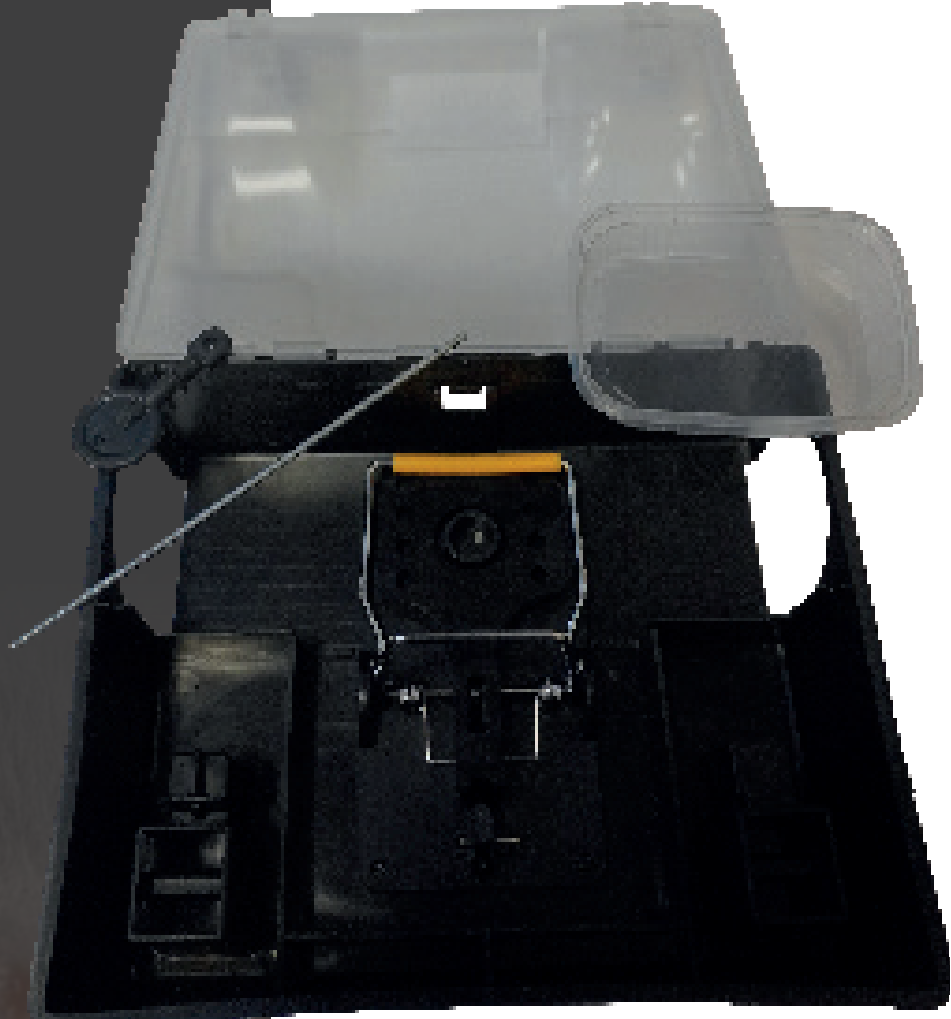

POSTED'APPÂT

EASYCHECK

INDUFARM

Together for *better* farming