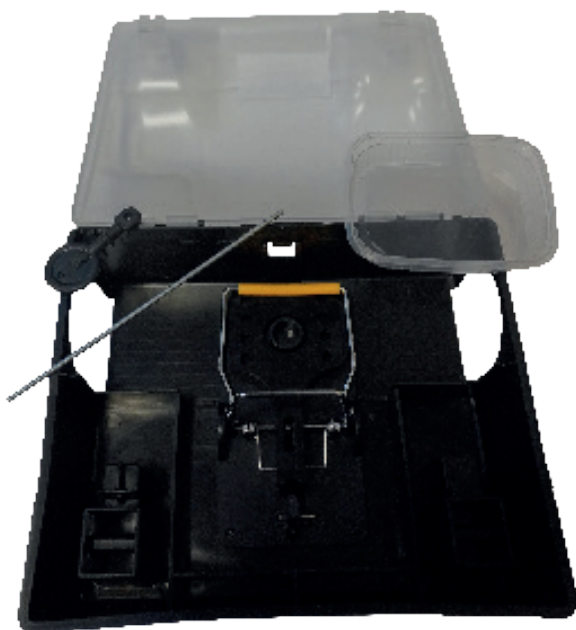

## BAIT BOX EASYCHECK

The **Easycheck bait box** combines modern design with practical functionality, specially designed for effective pest control. The transparent lid makes it easy to check the contents (bait) without opening the box.

Made from high-quality PP, this bait box features an anti-reflective coating and unique “**Deep Dark Technology**” that makes it both durable and discreet.